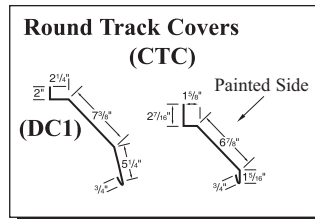

Low Rib Trims