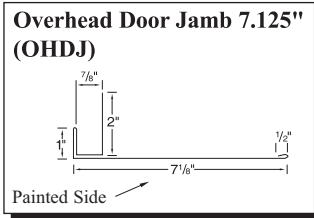

Low Rib Trims