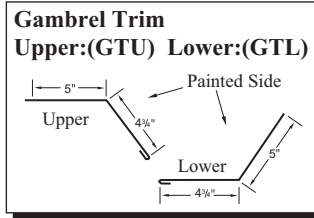

Low Rib Trims