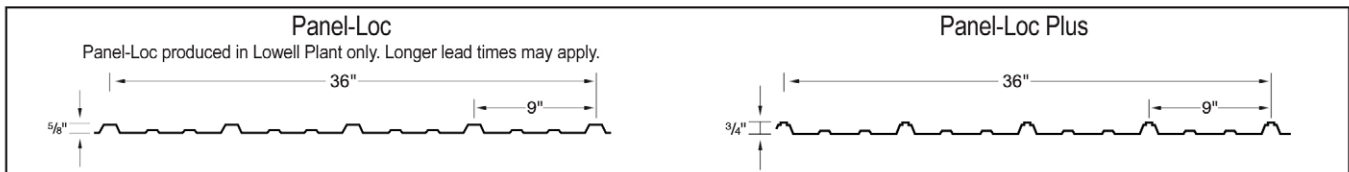

Gallery

Taupe\*

Ivory\* (29 ga. only)

Gold\* (29 ga. only)

Black (29 ga. only)

29g: Brilliant (G90 galvanized)/  
Arctic\* (Galvalume)  
26g: Brilliant\* (Galvalume)

Profiles or colors may only be available at one location. Longer lead time may apply. Contact your sales representative for more information.