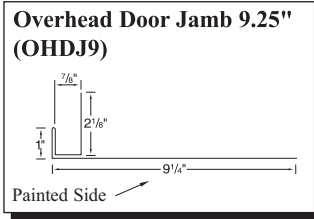

Low Rib Trims