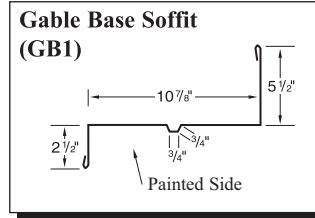

Low Rib Trims