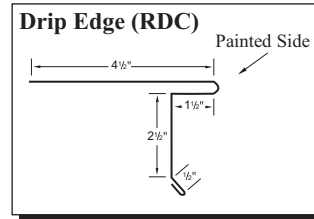

Low Rib Trims