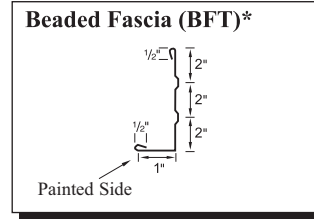

Low Rib Trims