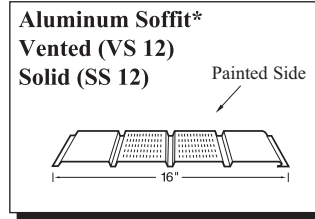

Low Rib Trims