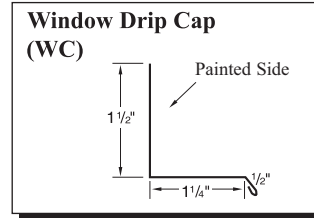

Low Rib Trims