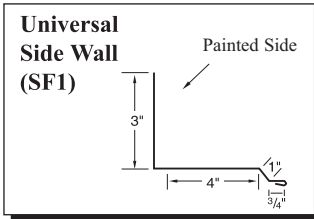

Low Rib Trims