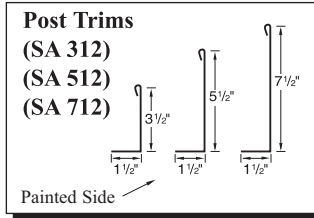

Low Rib Trims