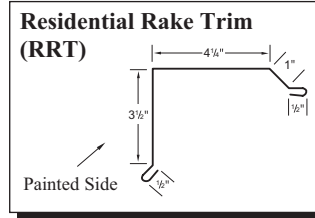

Low Rib Trims